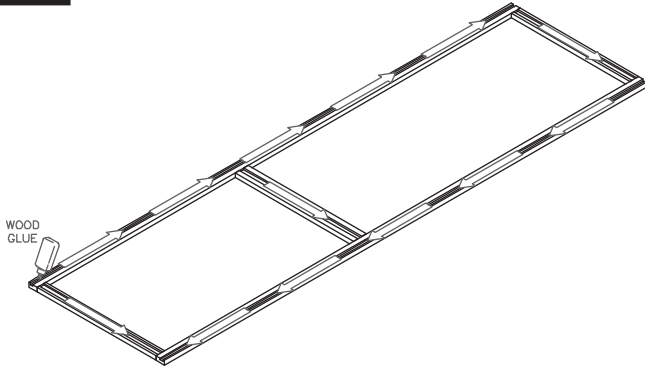

ASSEMBLING INSTRUCTIONS - TALL PANTRY

PANTRY

- SCREWS
- SHELF CLIPS
- METAL BRACKETS

TOOLS

- WOOD GLUE
- SCREW DRIVER
- RUBBER Mallet
- NAIL GUN
- STAPLER
- SPOTNAILS XC1008

JARLIN CABINETS

PANTRY

STEP
1