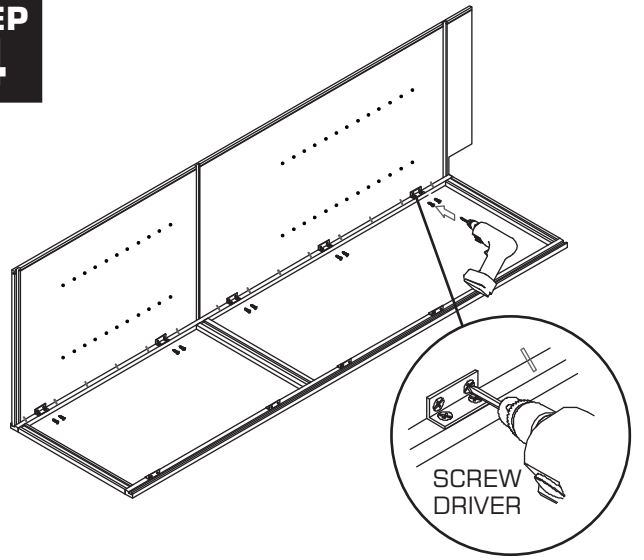

JARLIN CABINETS

PANTRY

STEP
1

STEP
2

STEP
3

STEP
4

STEP
5

STEP
6