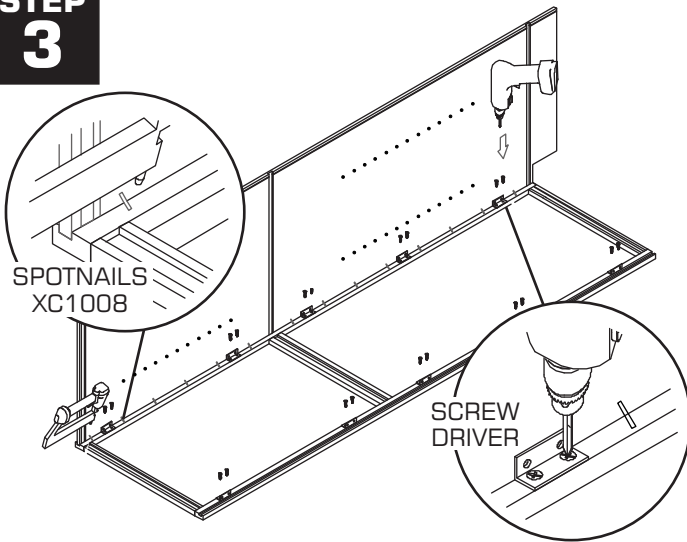

JARLIN CABINETS

PANTRY

STEP
1

STEP
2

STEP
3

STEP
4

STEP
5

STEP
6